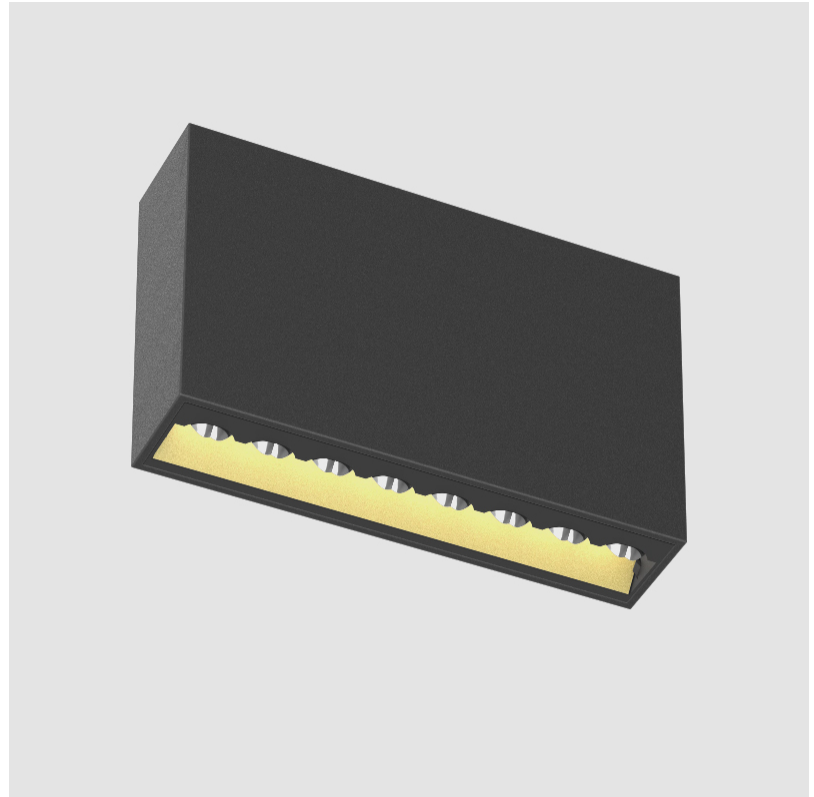

OPTICAL

Adjustability: Fixed

RATINGS AND CERTIFICATIONS

Certified By: Certified for North American Standards
 IP rating: IP20

MAGIQ HOLLOW WALLWASH SURFACE

A3D188-

PROJECT	_____
TYPE	_____
SPECIFIER	_____
QUANTITY	_____
DATE	_____